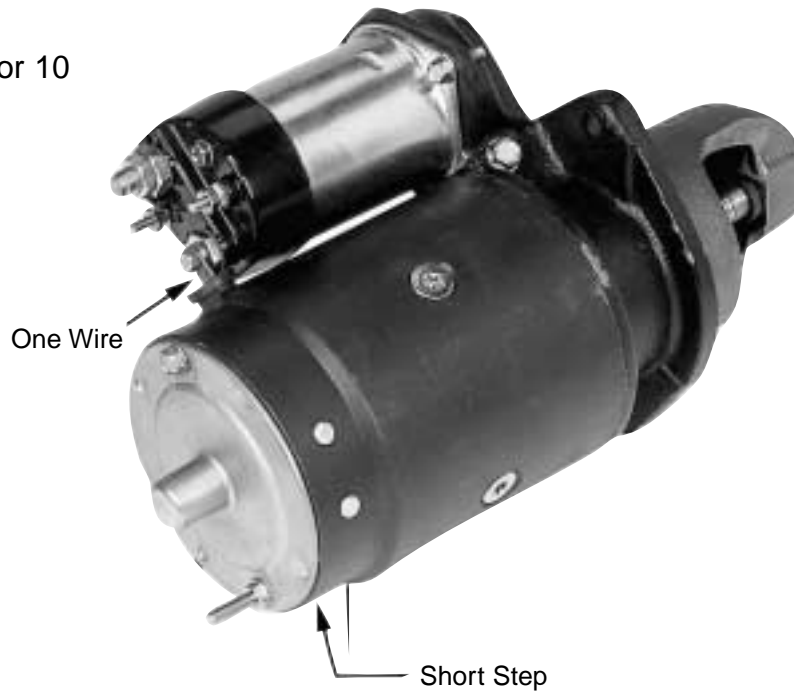

CORE IDENTIFICATION

DELCO REMY
CORE GROUP

10MT Series
Low Torque

Delco
Remy

Specifications:
Voltage: 12
Pinion Teeth: 9 or 10
Drive Type: DD

Fig. 1

Fig. 2

CORE IDENTIFICATION