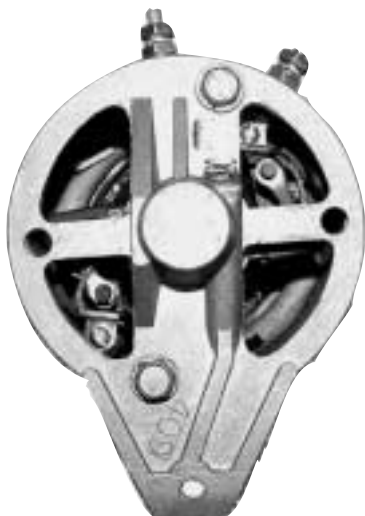

Generators