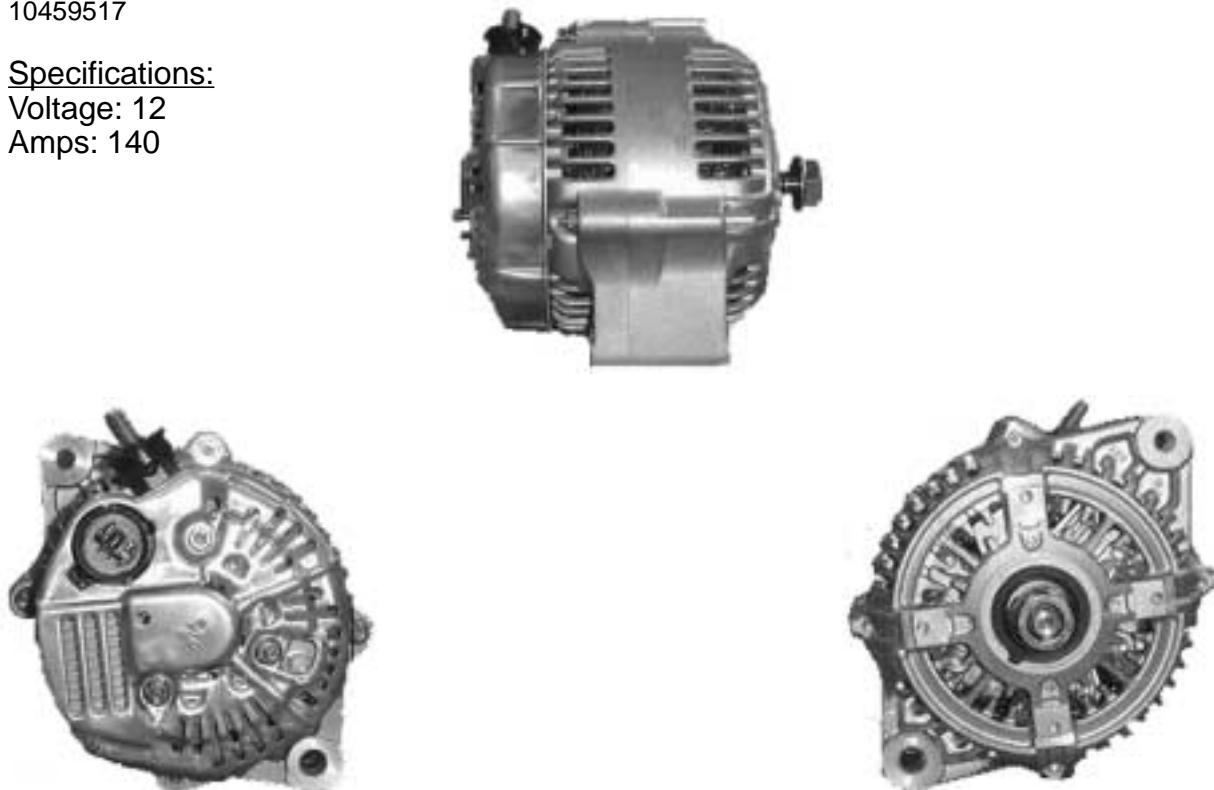

OE# 100211-4540

DELCO REMY

CORE GROUP
10459517

Specifications:

Voltage: 12

Amps: 140

Nippondenso

OE# 100211-6420