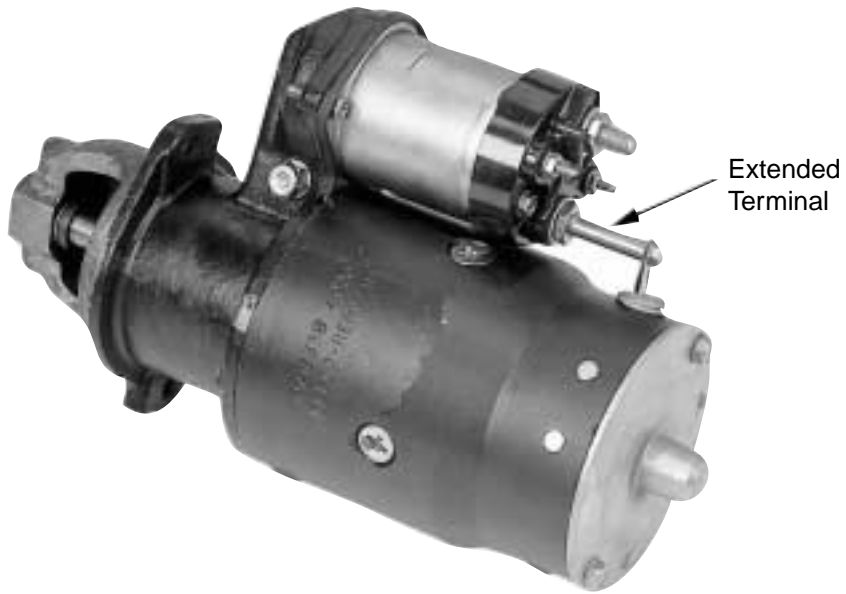

CORE IDENTIFICATION

DELCO REMY

CORE GROUP

10MT Series

High Torque

Specifications:

Voltage: 12

Pinion Teeth: 9 or 10

Drive Type: DD

Fig. 1

Fig. 2