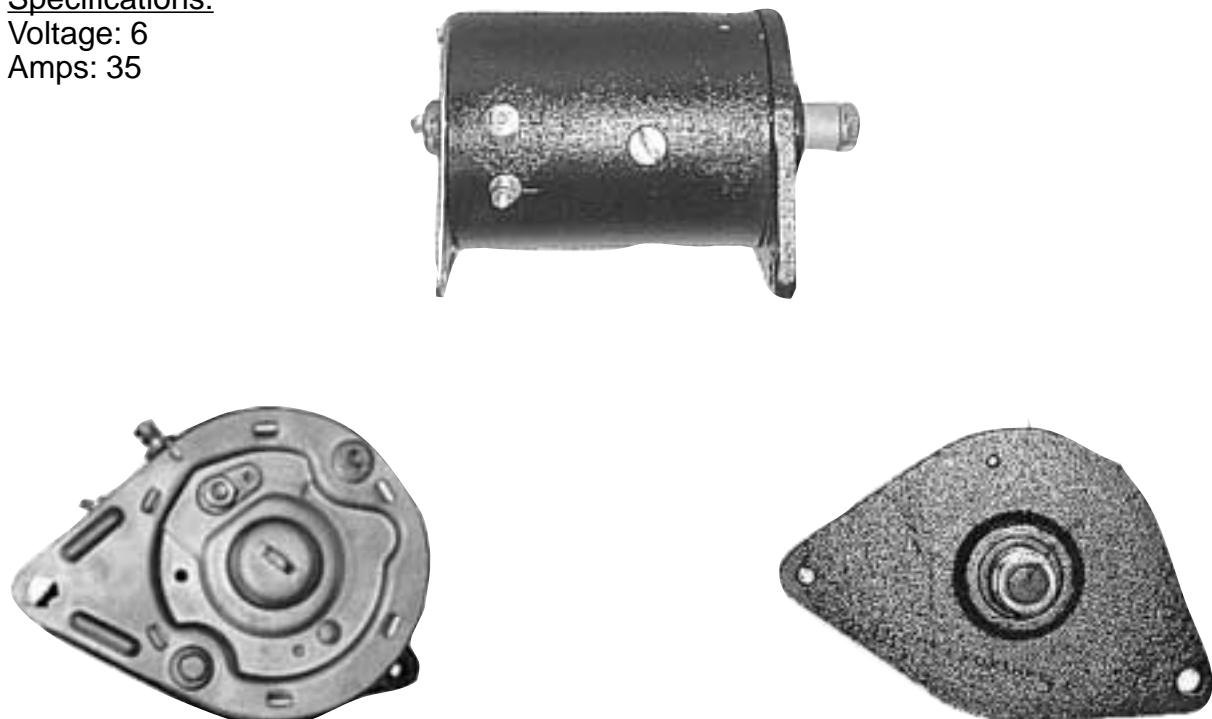

Ford

DELCO REMY

CORE GROUP
10459524

Specifications:

Voltage: 6
Amps: 35

Ford

OE# F81U10300EB
F81Z10346EA

CORE IDENTIFICATION