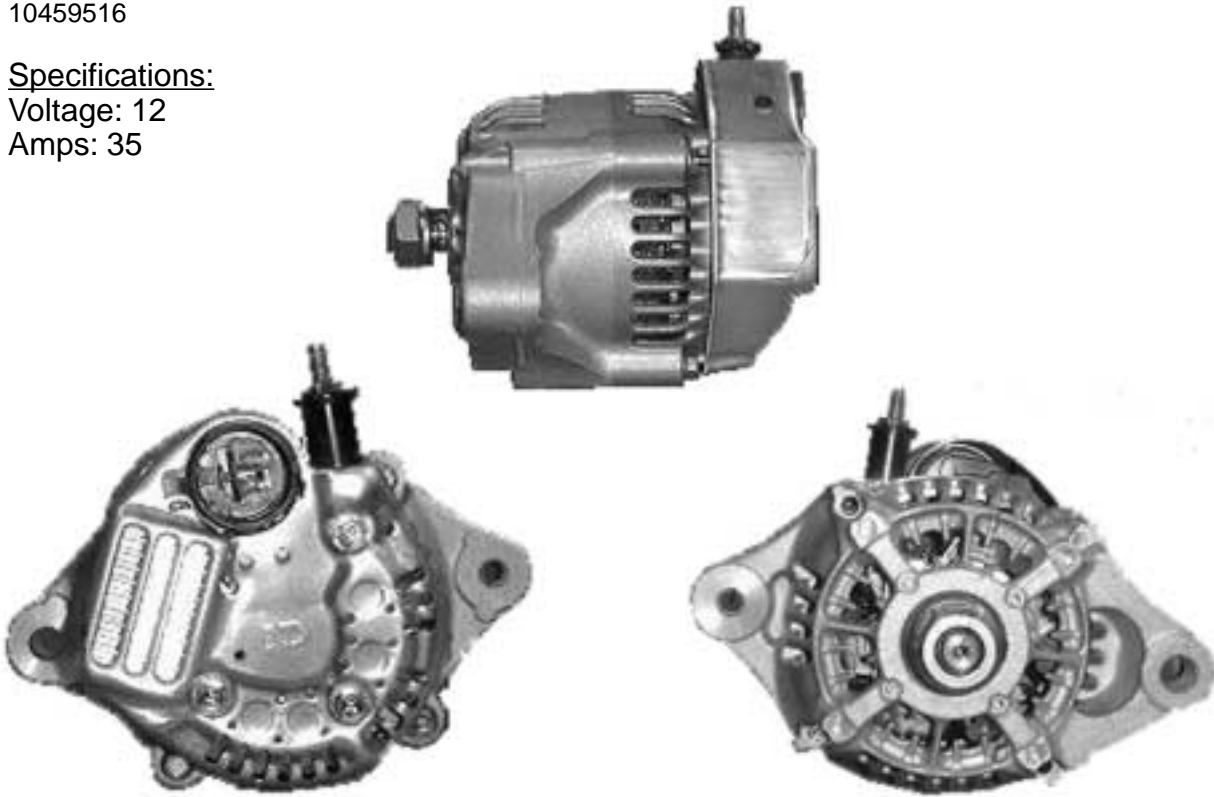

CORE IDENTIFICATION

DELCO REMY

CORE GROUP
10459516

Specifications:

Voltage: 12

Amps: 35

Nippondenso

OE# 100211-4540