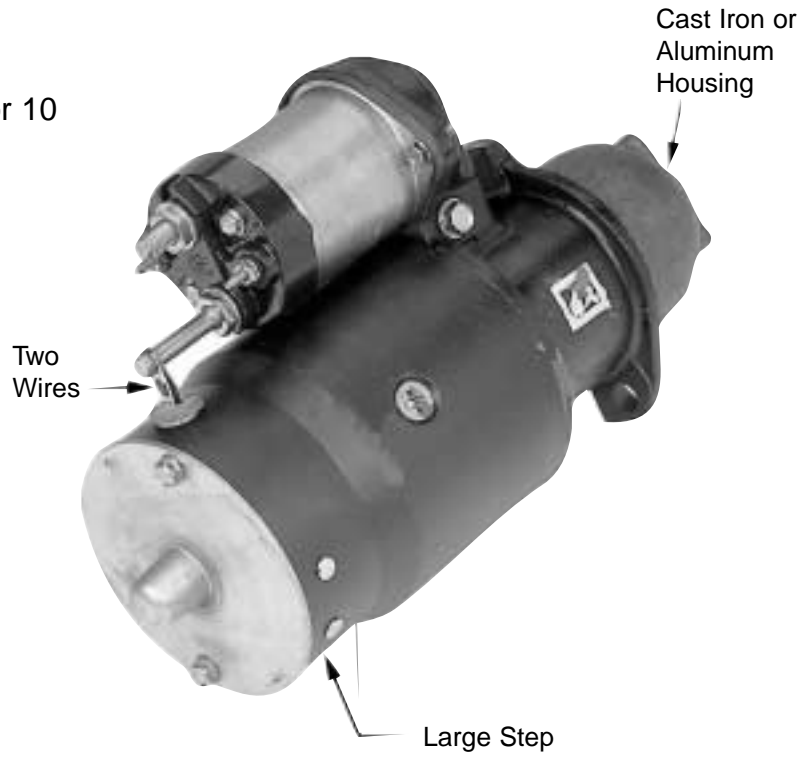

DELCO REMY

CORE GROUP

10MT Series

High Torque

Specifications:

Voltage: 12

Pinion Teeth: 9 or 10

Drive Type: DD