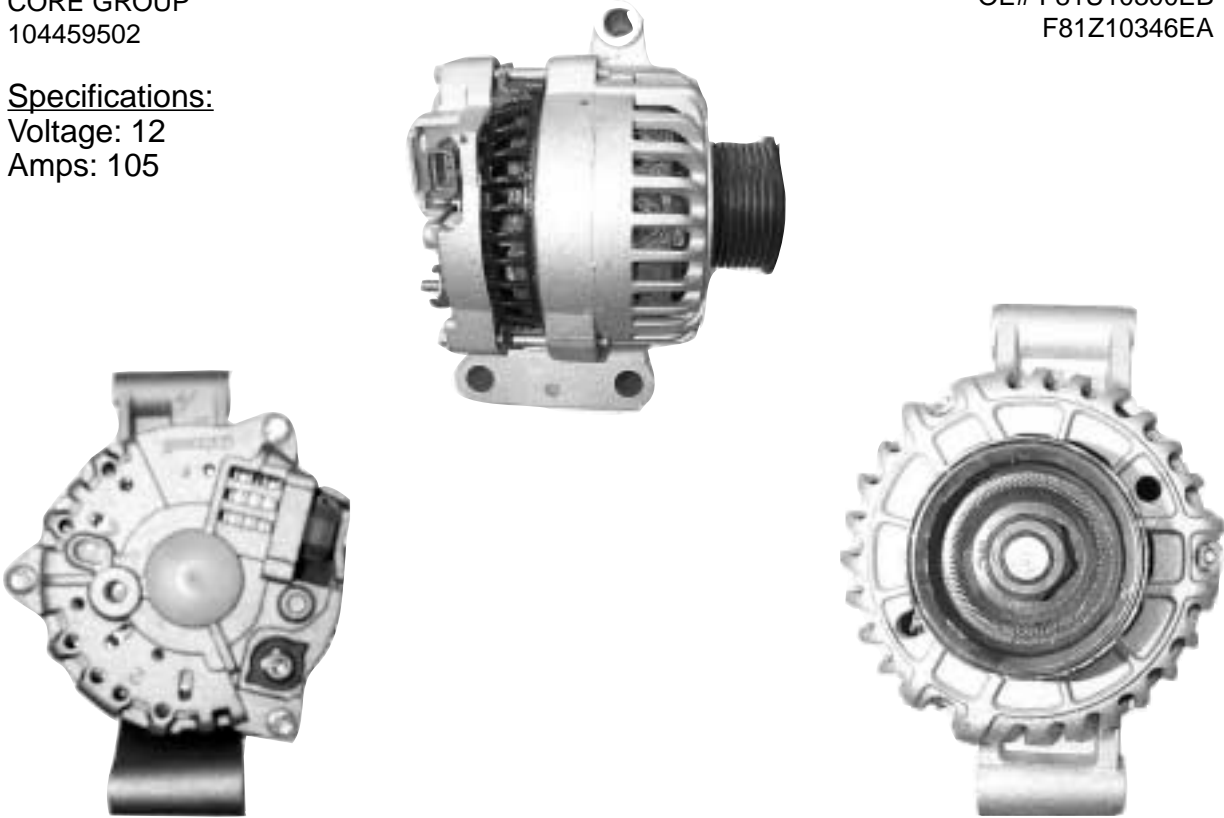

CORE IDENTIFICATION

DELCO REMY

CORE GROUP
104459502

Specifications:

Voltage: 12
Amps: 105

Ford

OE# F81U10300EB
F81Z10346EA